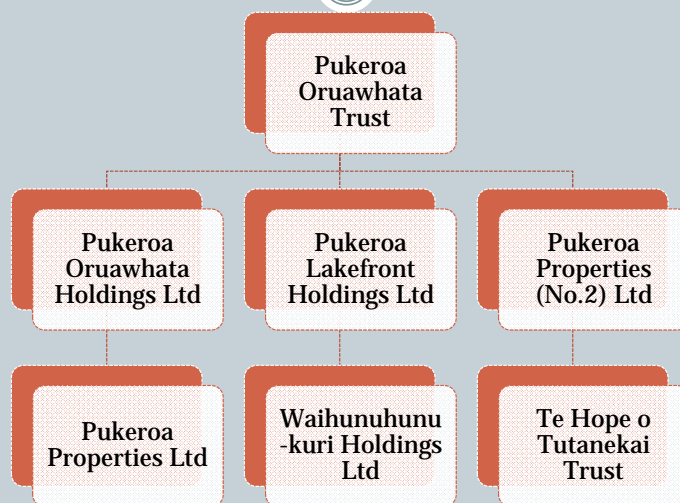

Pukeroa Oruawhata Group Malcolm Short - Chairman

Structured for Business

Ngati Whakaue Iho Ake